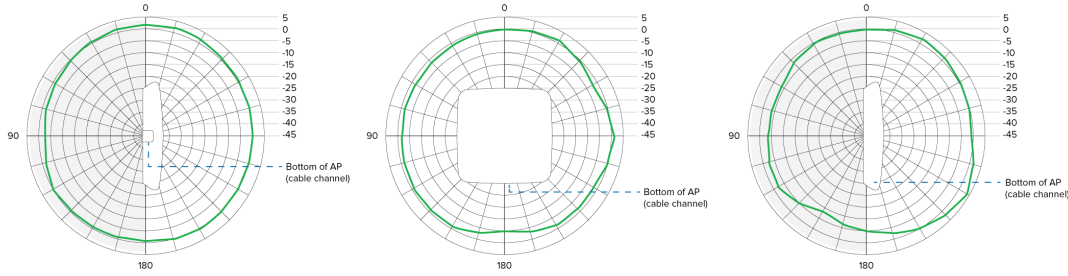

A42 Transmission Patterns

A42 2.4 GHz