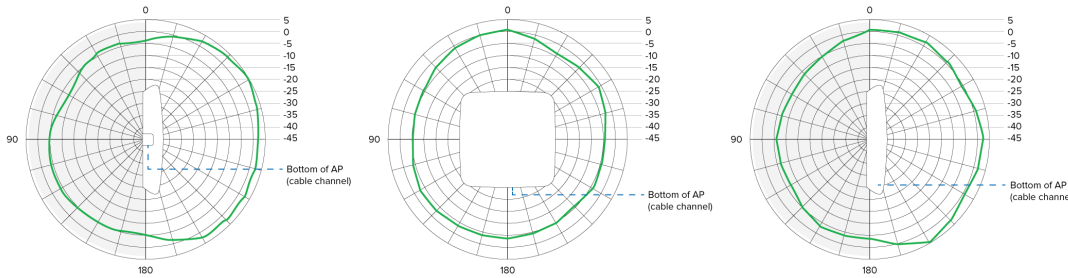

A Series Specifications

A42

A62

Description	Universal 802.11ac Wave 2 Cloud-Managed WiFi Access Point	Universal Tri-Band 802.11ac Wave 2 Cloud-Managed WiFi Access Point
Wireless Specifications and Capacity		
Recommended users	50–100 per AP	75–150 per AP
Speed (rated)	300 + 867 Mbps	300 + 867 + 867 Mbps
2.4 GHz	2 stream, 802.11 b/g/n (max rate: 300 Mbps)	2 stream, 802.11 b/g/n (max rate: 300 Mbps)
5 GHz	2 stream, 802.11 a/b/g/n/ac (max rate: 867 Mbps) Wave 2, MU-MIMO	2 stream, 802.11 a/b/g/n/ac (max rate: 867 Mbps) + 2 stream, 802.11 a/b/g/n/ac (max rate: 867 Mbps) Wave 2, MU-MIMO
Range (approximate)	75'–150' indoor (3–4 walls); 400'–600' outdoor	
Features		
Free cloud management	Built-in cloud management (no onsite controller/management appliance required), WPA/WPA2 Personal and Enterprise, captive portal throttling with splash pages, Facebook WiFi, SSID to VLAN tagging, user management capabilities and much more.	
Automatic firmware upgrades	Yes	
Automatic feature upgrades	Yes	
Zero config, plug and play	Yes	
Self-forming, self-healing mesh	Yes	
Seamless roaming	Yes	
Wireless LAN	4 SSIDs, bridge to LAN, bridge to VLAN (tagging), Public & Private SSIDs	
Hardware and Environmental		
Antenna	Internal: 2 dual-band	Internal: 2 dual-band, 2 single-band
Processor	Qualcomm Dakota IPQ4018	Qualcomm Dakota IPQ4019
Ports	2 Gigabit Ethernet, 1 USB	
Memory	256MB DRAM DDR3	
Hardware watchdog CPU	Yes	
PoE	Standard 802.3af/at or Passive 18–24V (mode A, B, A+B)	
Mounting options	Ethernet or junction box (EU, UK, US), solid wall, solid ceiling, t-rail ceiling, outdoor wall or pole (universal installation kit included)	
LEDs	Multi-color LED status indicator for easy troubleshooting	
Operating temperature	-20 to 50 C	
Indoor/outdoor rating	CE marked for indoor/outdoor use, IP55	
Size	6.5" x 6.5" x 1.2" and .85 Lbs	6.5" x 6.5" x 1.2" and .90 Lbs
Warranty	1 year	

A42 Transmission Patterns

A42 2.4 GHz

A42 5 GHz

A62 Transmission Patterns

A62 2.4 GHz

A62 5 GHz (1)

A62 5 GHz (2)