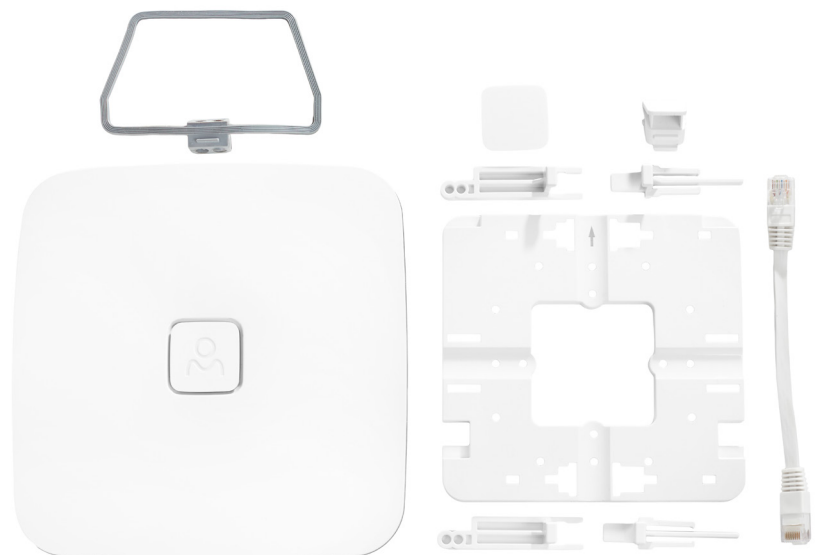

Mounting Options

Universal installation

Install A Series access points indoors and out, for professional WiFi deployments anywhere.

The A Series comes with a flexible installation kit that includes what you need for each mounting option, making deployment planning and inventory management simple.

Features

- Water and dust resistant with an IP55 rating
- Mount indoors to an Ethernet jack or junction box (EU, UK, US), solid wall, solid ceiling or t-rail ceiling
- Mount outdoors to a wall or pole
- Universal installation kit included

Benefits

A perfect fit

Open Mesh makes it easy to get wireless coverage exactly where you need it. Out of the box, Open Mesh A Series access points can be installed in most indoor or outdoor locations from a t-rail ceiling or solid wall to an Ethernet jack or pole. The A Series blends in seamlessly in any office, hotel, restaurant or school.