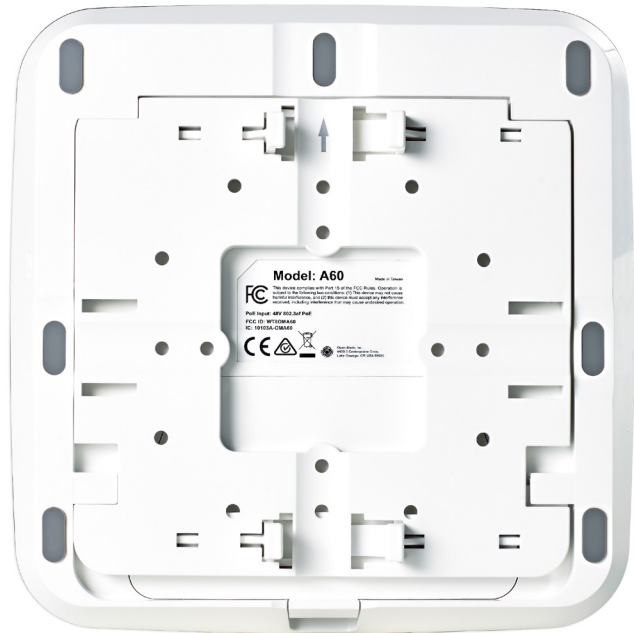

Features

- Water and dust resistant with an IP55 rating
- Mount indoors to an Ethernet jack or junction box (EU, UK, US), solid wall, solid ceiling or t-rail ceiling
- Mount outdoors to a wall or pole
- Universal installation kit included