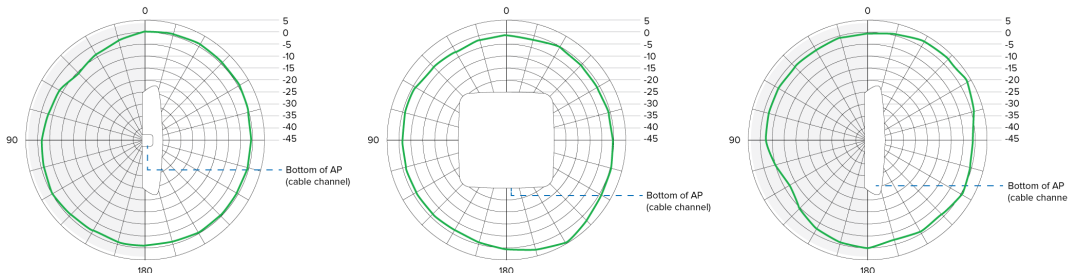

A Series Specifications

A42

A62

Description	Universal 802.11ac Wave 2 Cloud-Managed WiFi Access Point	Universal Tri-Band 802.11ac Wave 2 Cloud-Managed WiFi Access Point
Wireless Specifications and Capacity		
Recommended users	50–100 per AP	75–150 per AP
Speed (rated)	300 + 867 Mbps	300 + 867 + 867 Mbps
2.4 GHz	2 stream, 802.11 b/g/n (max rate: 300 Mbps)	2 stream, 802.11 b/g/n (max rate: 300 Mbps)
5 GHz	2 stream, 802.11 a/b/g/n/ac (max rate: 867 Mbps) Wave 2, MU-MIMO	2 stream, 802.11 a/b/g/n/ac (max rate: 867 Mbps) + 2 stream, 802.11 a/b/g/n/ac (max rate: 867 Mbps) Wave 2, MU-MIMO
Range (approximate)	75'–150' indoor (3–4 walls); 400'–600' outdoor	
Features		
Free cloud management	Built-in cloud management (no onsite controller/management appliance required), WPA/WPA2 Personal and Enterprise, captive portal throttling with splash pages, Facebook WiFi, SSID to VLAN tagging, user management capabilities and much more.	
Automatic firmware upgrades	Yes	
Automatic feature upgrades	Yes	
Zero config, plug and play	Yes	
Self-forming, self-healing mesh	Yes	
Seamless roaming	Yes	
Wireless LAN	4 SSIDs, bridge to LAN, bridge to VLAN (tagging), Public & Private SSIDs	
Hardware and Environmental		
Antenna	Internal: 2 dual-band	Internal: 2 dual-band, 2 single-band
Processor	Qualcomm Dakota IPQ4018	Qualcomm Dakota IPQ4019
Ports	2 Gigabit Ethernet, 1 USB	
Memory	256MB DRAM DDR3	
Hardware watchdog CPU	Yes	
PoE	Standard 802.3af/at or Passive 18–24V (mode A, B, A+B)	
Mounting options	Ethernet or junction box (EU, UK, US), solid wall, solid ceiling, t-rail ceiling, outdoor wall or pole (universal installation kit included)	
LEDs	Multi-color LED status indicator for easy troubleshooting	
Operating temperature	-20 to 50 C	
Indoor/outdoor rating	CE marked for indoor/outdoor use, IP55	
Size	6.5" x 6.5" x 1.2" and .85 Lbs	6.5" x 6.5" x 1.2" and .90 Lbs
Warranty	1 year	

A42 Transmission Patterns

A42 2.4 GHz

A42 5 GHz

A62 Transmission Patterns

A62 2.4 GHz

A62 5 GHz (1)

A62 5 GHz (2)