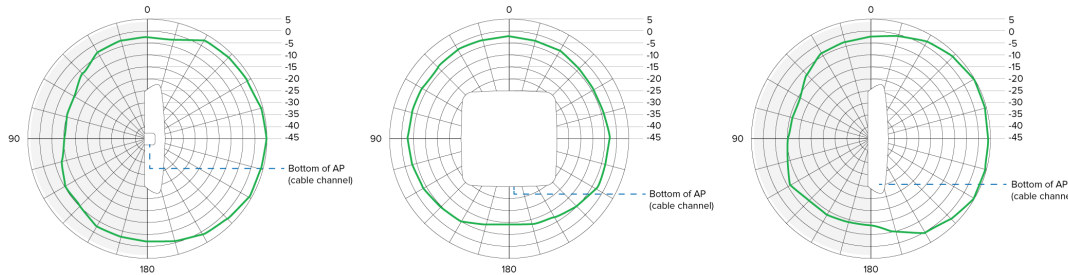

A Series Specifications

A42

A62

Description	Universal 802.11ac Wave 2 Cloud-Managed WiFi Access Point	Universal Tri-Band 802.11ac Wave 2 Cloud-Managed WiFi Access Point
Wireless Specifications and Capacity		
Recommended users	50–100 per AP	75–150 per AP
Speed (rated)	300 + 867 Mbps	300 + 867 + 867 Mbps
2.4 GHz	2 stream, 802.11 b/g/n (max rate: 300 Mbps)	2 stream, 802.11 b/g/n (max rate: 300 Mbps)
5 GHz	2 stream, 802.11 a/b/g/n/ac (max rate: 867 Mbps) Wave 2, MU-MIMO	2 stream, 802.11 a/b/g/n/ac (max rate: 867 Mbps) + 2 stream, 802.11 a/b/g/n/ac (max rate: 867 Mbps) Wave 2, MU-MIMO
Range (approximate)	75'–150' indoor (3–4 walls); 400'–600' outdoor	
Features		
Free cloud management	Built-in cloud management (no onsite controller/management appliance required), WPA/WPA2 Personal and Enterprise, captive portal throttling with splash pages, Facebook WiFi, SSID to VLAN tagging, user management capabilities and much more.	
Automatic firmware upgrades	Yes	
Automatic feature upgrades	Yes	
Zero config, plug and play	Yes	
Self-forming, self-healing mesh	Yes	
Seamless roaming	Yes	
Wireless LAN	4 SSIDs, bridge to LAN, bridge to VLAN (tagging), Public & Private SSIDs	
Hardware and Environmental		
Antenna	Internal: 2 dual-band	Internal: 2 dual-band, 2 single-band
Processor	Qualcomm Dakota IPQ4018	Qualcomm Dakota IPQ4019
Ports	2 Gigabit Ethernet, 1 USB	
Memory	256MB DRAM DDR3	
Hardware watchdog CPU	Yes	
PoE	Standard 802.3af/at or Passive 18–24V (mode A, B, A+B)	
Mounting options	Ethernet or junction box (EU, UK, US), solid wall, solid ceiling, t-rail ceiling, outdoor wall or pole (universal installation kit included)	
LEDs	Multi-color LED status indicator for easy troubleshooting	
Operating temperature	-20 to 50 C	
Indoor/outdoor rating	CE marked for indoor/outdoor use, IP55	
Size	6.5" x 6.5" x 1.2" and .85 Lbs	6.5" x 6.5" x 1.2" and .90 Lbs
Warranty	1 year	

A42 Transmission Patterns

A42 2.4 GHz

A42 5 GHz

A62 Transmission Patterns

A62 2.4 GHz

A62 5 GHz (1)

A62 5 GHz (2)