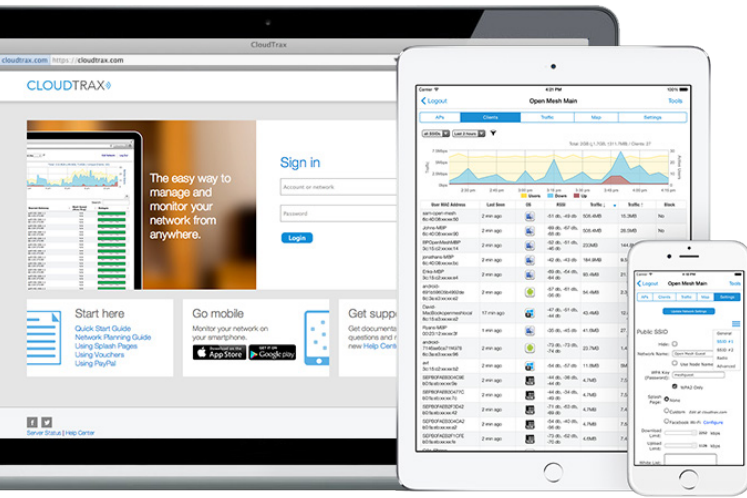

Open Mesh Cloud Controller

Powerful network management

Say goodbye to on-site controllers and monthly fees.

Build and manage your networks across one site or thousands through the cloud. With no servers or software to install, Open Mesh is simple, yet powerful enough to meet the demands of IT professionals.